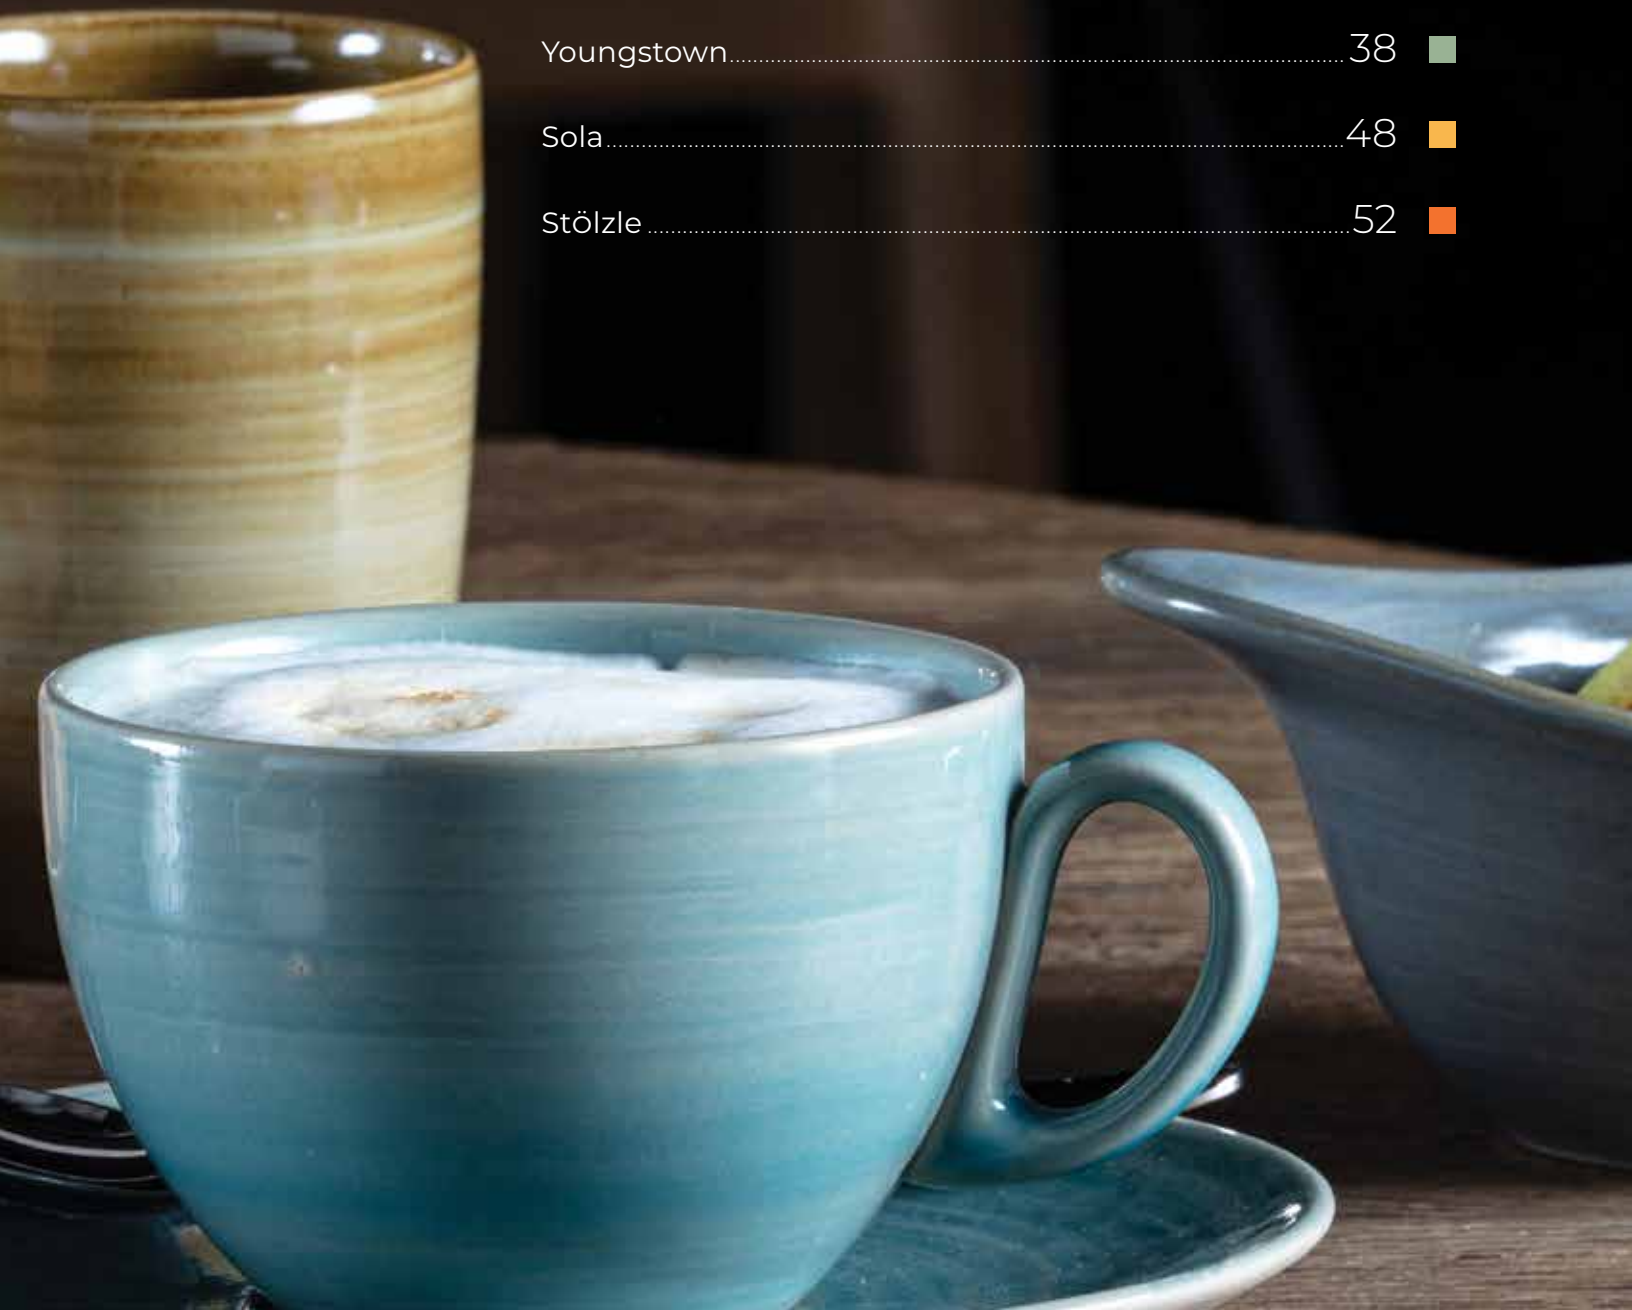

CONTENTS

Le Ballet	6	■
Les Décors	14	■
RAKStone	18	■
RAKEarth	30	■
Youngstown	38	■
Sola	48	■
Stölzle	52	■