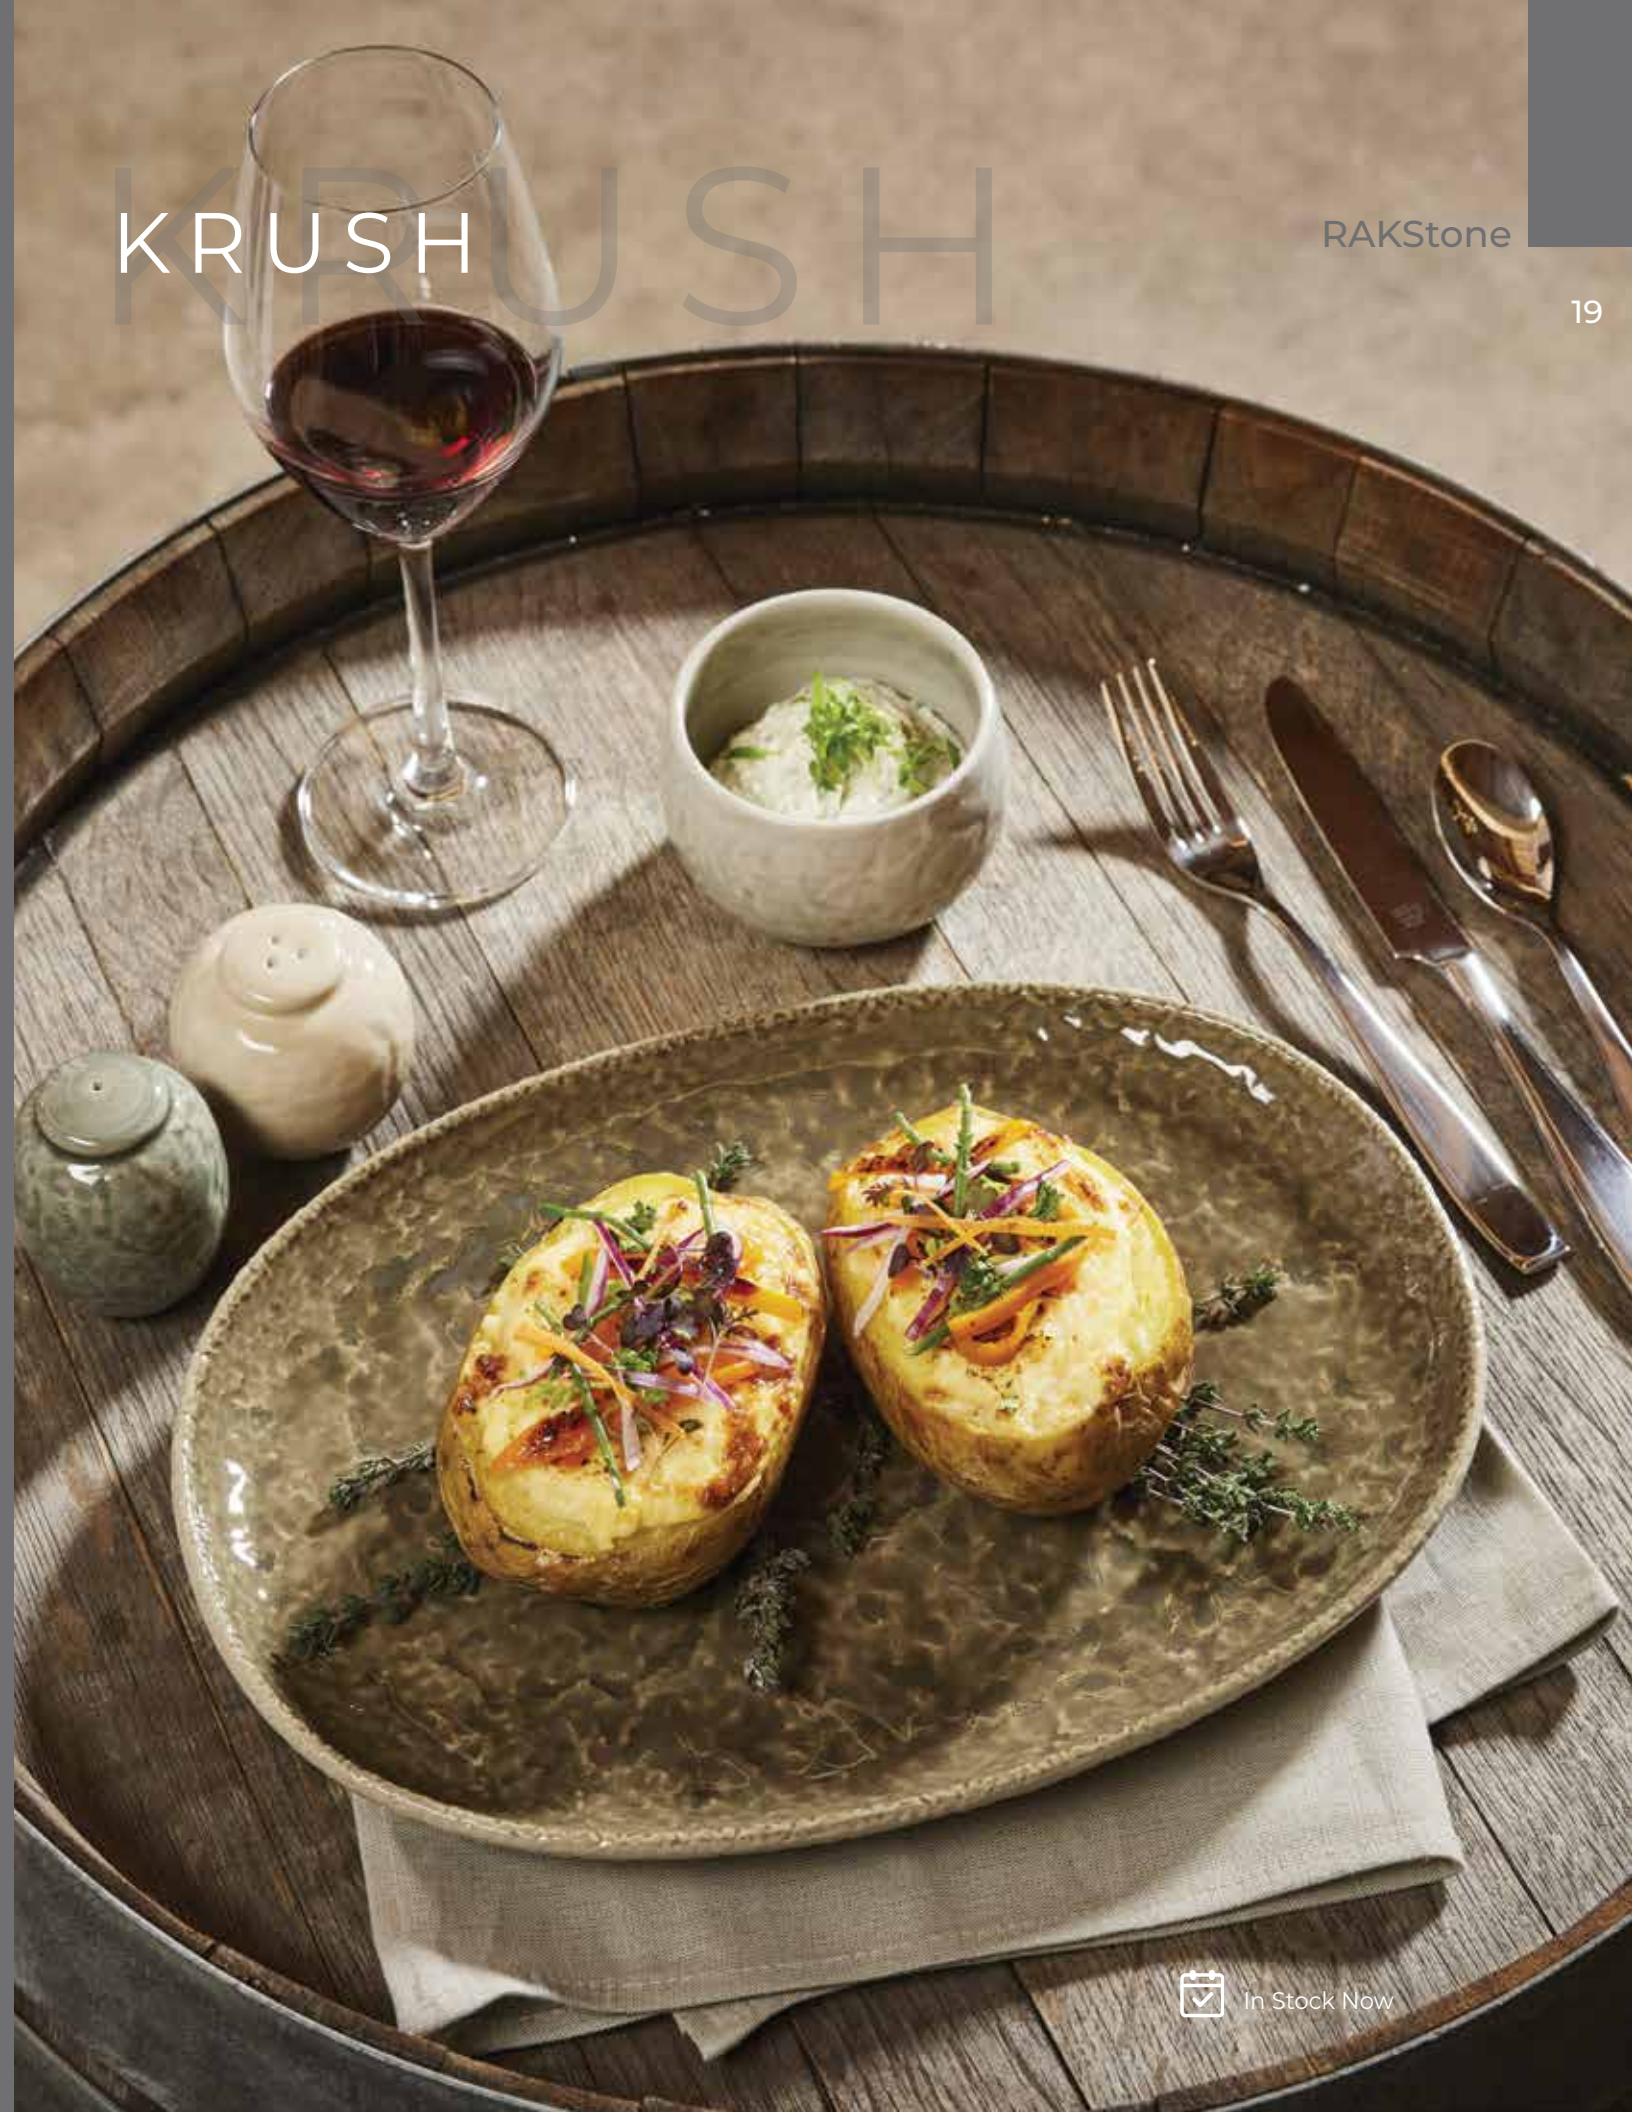

KRUSH

RAKStone

19

In Stock Now